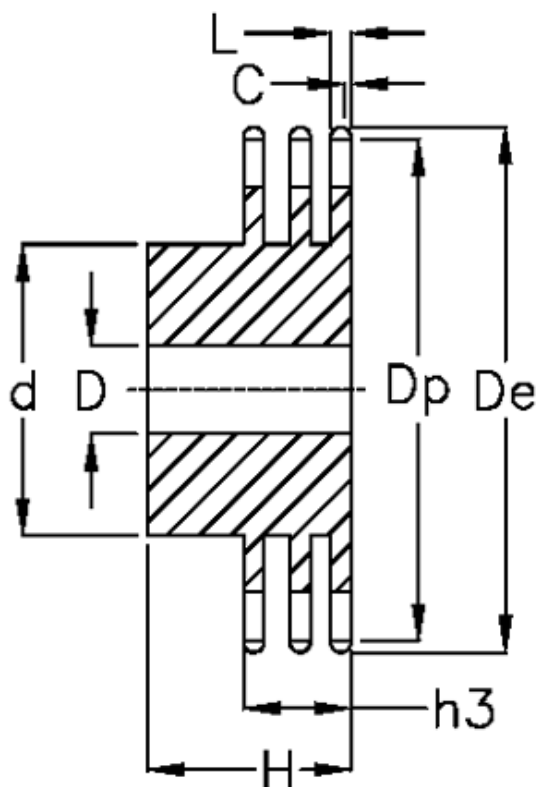

# Data Sheet

Article number: 616013008019

Description: Sprocket 16 B-3 Z=19 triplex  
predrilled

## Measures

C = 2.5  
d = 128  
D = 30±0,5

De = 165.2  
Dp = 154.33

For chain size = 1" x 17,02 mm

For chain type = 16 B-3

H = 100

h3 = 79.6

L = 15.8

Number of teeth = 19